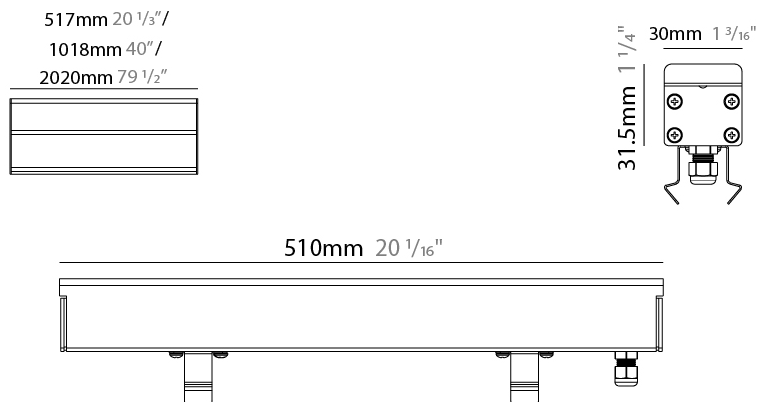

RANGER 30 RECESSED

E12I0015-

base number Color
Temperature

1. To build a product code in our configurator select the specify button on the base model # product page
2. To build a manual product code on this datasheet choose from the options listed below in blue font and add the suffix to the base model #

GENERAL

Series: Ranger 30
Brand: Unonovesette
Division: Exterior
Mounting Type: Recessed
Mounting Location: In-Ground
Subcategory: Drive Over

PHYSICAL

Shape: Rectangle
Length (mm): 510
Length (in): 20
Width (mm): 30
Width (in): 1 1/4
Height (mm): 31.5
Height (in): 1 1/4
Light Distribution: Direct
Weight (kg): 0.56
Weight (lbs): 1.2
Load Resistance (kg): 5000
Load Resistance (lbs): 11023
Fixture Finish: OPW
Fixture Material: Extruded PMMA with Opal
Cable Details: IP67 300mm Cable

ELECTRICAL

Lamp Type: LED
Input Wattage (W): 8.1
Total Output Wattage (W): 6.1
Dimming: Non-Dimming / Phase Dimming (120Vac only) / 0-10V Dimming
Driver Included: No
Driver Location: Remote
Driver Type: Constant Voltage - Universal
Driver Class: Class 2
Input Voltage (V): 120 - 277
Output Voltage (V): 24

LED

Color Temperature (°K): 2200 / 2700 / 3000 / 4000
Max. Delivered Lumen (lm): 400
CRI: >90 CRI
Lamp Life (hrs): 100000

OPTICAL

Optic°: 150
Beam Angle: Diffused
Adjustability: Fixed

RATINGS AND CERTIFICATIONS

Certified By: Certified for North American Standards
IP rating: IP67
IK Rating: IK10

PROJECT
TYPE
SPECIFIER
QUANTITY
DATE