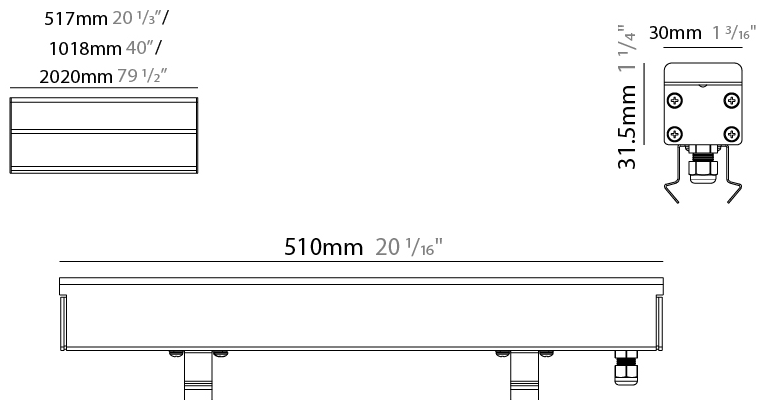

RANGER 30 RECESSED

E12I0030-RGBW

base number

1. To build a product code in our configurator select the specify button on the base model # product page
2. To build a manual product code on this datasheet choose from the options listed below in blue font and add the suffix to the base model #

GENERAL

Series: Ranger 30
Brand: Unonovesette
Division: Exterior
Mounting Type: Recessed
Mounting Location: In-Ground
Subcategory: Drive Over

PHYSICAL

Shape: Rectangle
Length (mm): 510
Length (in): 20
Width (mm): 30
Width (in): 1 1/16
Height (mm): 31.5
Height (in): 1 1/4
Light Distribution: Direct
Weight (kg): 0.56
Weight (lbs): 1.2
Load Resistance (kg): 5000
Load Resistance (lbs): 11023
Fixture Finish: Opal White
Fixture Material: Extruded PMMA with Opal
Cable Details: IP67 300mm Cable

ELECTRICAL

Lamp Type: LED
Input Wattage (W): 11.5
Dimming: DMX
Control Gear: DMX
Driver Included: No
Driver Location: Remote
Driver Type: Constant Voltage - Universal
Driver Class: Class 2
Input Voltage (V): 120 - 277
Output Voltage (V): 24

LED

Color Temperature (°K): RGBW
CRI: >90 CRI
Lamp Life (hrs): 100000
Special LEDs offerings: RGBW

OPTICAL

Optic°: 150
Beam Angle: Diffused
Adjustability: Fixed

RATINGS AND CERTIFICATIONS

Certified By: Certified for North American Standards
IP rating: IP67
IK Rating: IK10

PROJECT	
TYPE	
SPECIFIER	
QUANTITY	
DATE