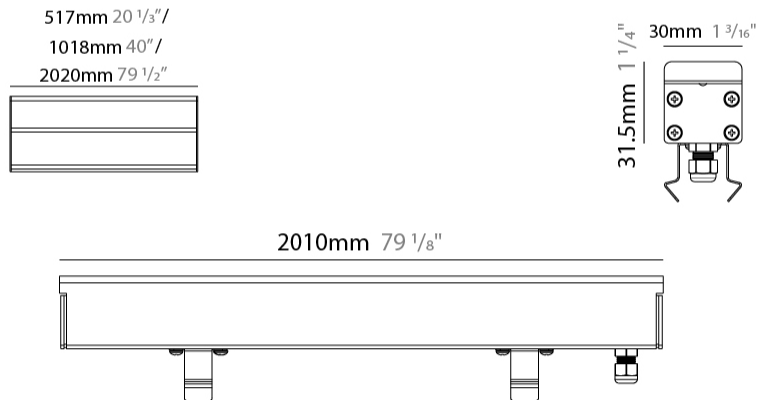

E12I0017-

base number Color
Temperature

1. To build a product code in our configurator select the specify button on the base model # product page
2. To build a manual product code on this datasheet choose from the options listed below in blue font and add the suffix to the base model #

GENERAL

Series: Ranger 30
Brand: Unonovesette
Division: Exterior
Mounting Type: Recessed
Mounting Location: In-Ground
Subcategory: Drive Over

PHYSICAL

Shape: Rectangle
Length (mm): 2010
Length (in): 79 1/8
Width (mm): 30
Width (in): 1 1/8
Height (mm): 31.5
Height (in): 1 1/4
Light Distribution: Direct
Weight (kg): 2.22
Weight (lbs): 4.89
Load Resistance (kg): 5000
Load Resistance (lbs): 11023
Fixture Finish: Opal White
Fixture Material: Extruded PMMA with Opal
Cable Details: IP67 300mm Cable

ELECTRICAL

Lamp Type: LED
Input Wattage (W): 30
Total Output Wattage (W): 24.4
Dimming: Non-Dimming / Phase Dimming (120Vac only) / 0-10V Dimming
Driver Included: No
Driver Location: Remote
Driver Type: Constant Voltage - Universal
Driver Class: Class 2
Input Voltage (V): 120 - 277
Output Voltage (V): 24

LED

Color Temperature (°K): 2200 / 2700 / 3000 / 4000
Max. Delivered Lumen (lm): 1600
CRI: >90 CRI
Lamp Life (hrs): 100000

OPTICAL

Optic°: 150
Beam Angle: Diffused
Adjustability: Fixed

RATINGS AND CERTIFICATIONS

Certified By: Certified for North American Standards
IP rating: IP67
IK Rating: IK10

PROJECT
TYPE
SPECIFIER
QUANTITY
DATE