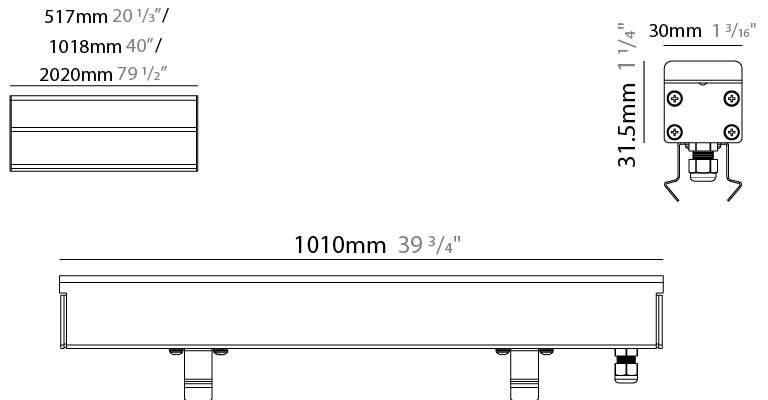

PROJECT	_____
TYPE	_____
SPECIFIER	_____
QUANTITY	_____
DATE	_____

RANGER 30 RECESSED

E12I0031-RGBW

base number

1. To build a product code in our configurator select the specify button on the base model # product page
2. To build a manual product code on this datasheet choose from the options listed below in blue font and add the suffix to the base model #

GENERAL

Series: Ranger 30
Brand: Unonovesette
Division: Exterior
Mounting Type: Recessed
Mounting Location: In-Ground
Subcategory: Drive Over

PHYSICAL

Shape: Rectangle
Length (mm): 1010
Length (in): 39 3/4
Width (mm): 30
Width (in): 1 1/4
Height (mm): 31.5
Height (in): 1 1/4
Light Distribution: Direct
Weight (kg): 0.56
Weight (lbs): 2.45
Load Resistance (kg): 5000
Load Resistance (lbs): 11023
Fixture Finish: Opal White
Fixture Material: Extruded PMMA with Opal
Cable Details: IP67 300mm Cable

ELECTRICAL

Lamp Type: LED
Input Wattage (W): 23
Dimming: DMX
Control Gear: DMX
Driver Included: No
Driver Location: Remote
Driver Type: Constant Voltage - Universal
Driver Class: Class 2
Input Voltage (V): 120 - 277
Output Voltage (V): 24

LED

Color Temperature (°K): RGBW
CRI: >90 CRI
Lamp Life (hrs): 100000
Special LEDs offerings: RGBW

OPTICAL

Optic°: 150
Beam Angle: Diffused
Adjustability: Fixed

RATINGS AND CERTIFICATIONS

Certified By: Certified for North American Standards
IP rating: IP67
IK Rating: IK10