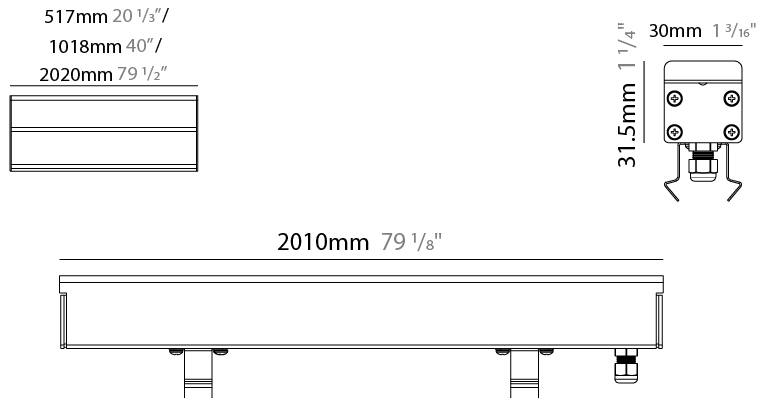

RANGER 30 RECESSED

E12I0032-RGBW

base number

PROJECT	
TYPE	
SPECIFIER	
QUANTITY	
DATE	

1. To build a product code in our configurator select the specify button on the base model # product page
2. To build a manual product code on this datasheet choose from the options listed below in blue font and add the suffix to the base model #

GENERAL

Series: Ranger 30
Brand: Unonovesette
Division: Exterior
Mounting Type: Recessed
Mounting Location: In-Ground
Subcategory: Drive Over

PHYSICAL

Shape: Rectangle
Length (mm): 2010
Length (in): 79 1/8
Width (mm): 30
Width (in): 1 1/8
Height (mm): 31.5
Height (in): 1 1/4
Light Distribution: Direct
Weight (kg): 2.22
Weight (lbs): 4.89
Load Resistance (kg): 5000
Load Resistance (lbs): 11023
Fixture Finish: Opal White
Fixture Material: Extruded PMMA with Opal
Cable Details: IP67 300mm Cable

ELECTRICAL

Lamp Type: LED
Input Wattage (W): 46
Dimming: DMX
Control Gear: DMX
Driver Included: No
Driver Location: Remote
Driver Type: Constant Voltage - Universal
Driver Class: Class 2
Input Voltage (V): 120 - 277
Output Voltage (V): 24

LED

Color Temperature (°K): RGBW
CRI: >90 CRI
Lamp Life (hrs): 100000
Special LEDs offerings: RGBW

OPTICAL

Optic°: 150
Beam Angle: Diffused
Adjustability: Fixed

RATINGS AND CERTIFICATIONS

Certified By: Certified for North American Standards
IP rating: IP67
IK Rating: IK10